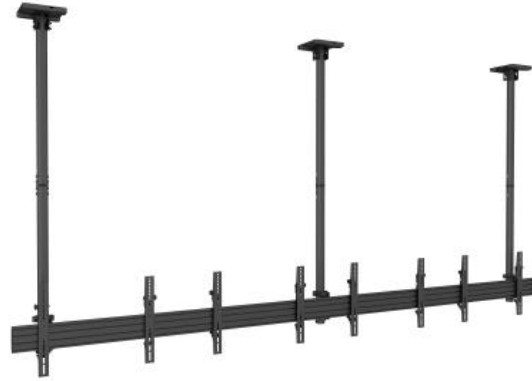

Ready when you are

M Ceiling Mount Pro MBC4X1U

Article: 7 350 073 733 484

M Ceiling Mount Pro MBC4X1U - Ceiling mount for LCD display, steel, 3m length, 4 screens, single side, tilt arms, VESA Max 600x400 - screen size: 40"-65" - black

Product category: PRO SERIES

Specification

M Ceiling Mount Pro MBC4X1U

Article No:	7 350 073 733 484
For screen size:	40"-65"
Type:	Single MBC4X1U
Universal & VESA standard:	Adjustable from 100x100 to 600x400 max Optional VESA 800x600
Material:	Steel, Aluminium
Color:	Black
Surface Finish:	Powder coating/Anodic Oxidation
Weight:	36 kg
Measurements	530x338x20 cm
Max Load:	30 kg per screen
Pillar length:	Min: 580mm to Max: 3150 mm from ceiling to VESA plate center Extension pipes: 3m (800mm*12pcs) included
Tilt:	Yes, 0~15°
Swivel:	Yes, 360°
Rotate:	Yes, ±4°
Cable Management:	Yes
Options:	Extension pipes : 0.8m, 1.5m, 3.0m
Certifications:	CE
Warranty:	5 years

Retail Package Specification

Package Parcels:	1 pcs
Package Measurements:	131.2 x 38.7 x 14.2 cm
Package Weight:	39.14 kg

Please note: Multibrackets products and specifications are in constant change.

View the latest specifications, drawings and images for this product on www.multibrackets.com/3484