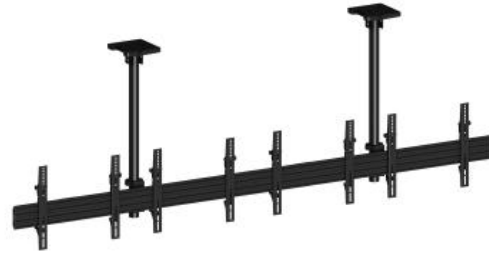

Specification

M Menuboard Mount Pro MBC4X1U

Article No:	7 350 073 733 958
For screen size:	40"-65"
Type:	Single Side MBC4X1U
Universal & VESA standard:	Adjustable from 100x100 to 600x400 max Optional VESA 800x600
Material:	Steel, Aluminium
Color:	Black
Surface Finish:	Powder coating/Anodic Oxidation
Weight:	36 kg
Measurements	530x338x20 cm
Max Load:	30 kg per screen
Pillar length:	Min: 580mm to Max: 1550 mm from ceiling to VESA plate center Extension pipes: 1.5m (800mm*2pcs) included
Tilt:	Yes, 0~15°
Swivel:	Yes, 360°
Rotate:	Yes, ±4°
Cable Management:	Yes
Options:	Extension pipes : 0.8m, 1.5m, 3.0m
Certifications:	CE, TÜV Nord
Warranty:	5 years

Retail Package Specification

Package Parcels:	1 pcs
Package Measurements:	131.2 x 38.7 x 14.2 cm
Package Weight:	39.14 kg