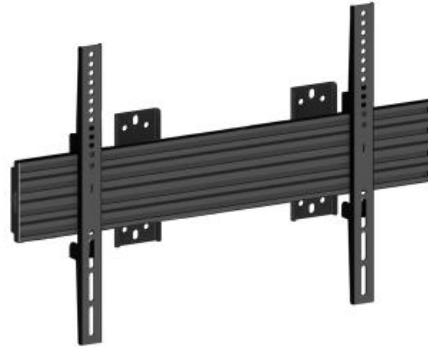

Ready when you are

M Wallmount Pro MBW1U Fixed Black

Article: 7 350 073 733 996

M Wallmount Pro MBW1U Fixed Black - Wall mount for LCD display, steel, 1 screen, single side, fixed, VESA Max 600x400 - screen size: 40"-65" - black

Product category: PRO SERIES

Specification

M Wallmount Pro MBW1U Fixed Black

Article No:	7 350 073 733 996
For screen size:	40"-65"
Type:	Single Side MBW1U
Universal & VESA standard:	Adjustable from 100x100 to 600x400 max Optional VESA 800x600
Material:	Steel, Aluminium
Color:	Black
Surface Finish:	Powder coating/Anodic Oxidation
Weight:	6.2 kg
Measurements	68x43x7.5 cm
Max Load:	50 kg per screen (TÜV level is 30 kg per screen)
Tilt:	No
Swivel:	No
Rotate:	No
Cable Management:	Yes
Options:	M Pro Series Parts
Certifications:	CE
Warranty:	5 years

Retail Package Specification

Package Parcels:	1 pcs
Package Measurements:	71.6 x 13.2 x 8.4 cm
Package Weight:	2.84 kg

Please note: Multibrackets products and specifications are in constant change.

View the latest specifications, drawings and images for this product on www.multibrackets.com/3996