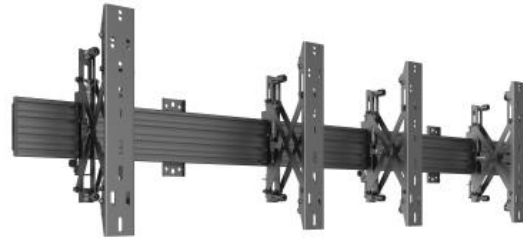

Specification

M Wallmount Pro MBW2U Push In Pop Out Black

Article No:	7 350 073 734 122
For screen size:	40"-65"
Type:	Single Side MBW2U
Universal & VESA standard:	Adjustable from 100x100 to 600x400 max 55" 600x400 max 65" 400x400 max Optional VESA 800x600, 1000x600
Material:	Steel, Aluminium
Color:	Black
Surface Finish:	Powder coating/Anodic Oxidation
Weight:	17 kg
Measurements	196x49x9 cm
Max Load:	30 kg per screen
Height adjustment:	Yes, 0-5mm
Depth adjustment:	Yes, 0-15mm
Tilt adjustment:	Yes, $\pm 3^\circ$
Cable Management:	Yes
Options:	M Pro Series Parts
Certifications:	TUV
Warranty:	5 years

Retail Package Specification

Package Parcels:	1 pcs
Package Measurements:	102.6 x 13.2 x 11 cm
Package Weight:	13.64 kg