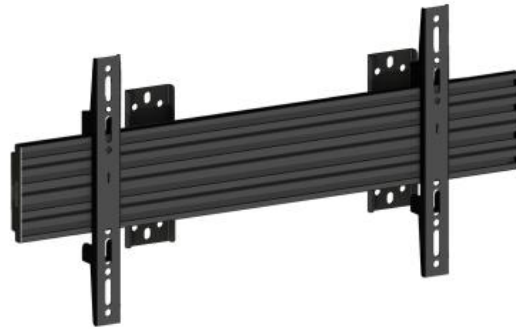

Ready when you are

M Wallmount Pro MBSTH1U 600x200 Fixed Black

Article: 7 350 073 734 306

M Wallmount Pro MBSTH1U Fixed Black - Wall mount for LCD display, steel, 1 screen, single side, fixed, VESA Max 600x200 - screen size: 40"-100" Stretched - black

Product category: PRO SERIES

Specification

M Wallmount Pro MBSTH1U 600x200 Fixed Black

Article No:	7 350 073 734 306
For screen size:	40"-100"
Type:	Single Side MBSTH1U
Universal & VESA standard:	Adjustable from 100x100 to 600x200 max
Material:	Steel, Aluminium
Color:	Black
Surface Finish:	Powder coating/Anodic Oxidation
Weight:	6.2 kg
Measurements	68x23x7.5 cm
Max Load:	30 kg per screen
Tilt:	No
Swivel:	No
Rotate:	No
Cable Management:	Yes
Options:	M Pro Series Parts
Certifications:	CE
Warranty:	5 years