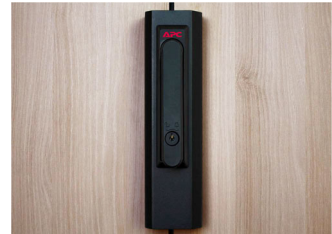

APC NetShelter CX Black Steel

Brand : APC

Product code: AR4602

Product name : NetShelter CX

High Security Handle Adaptor Kit

APC NetShelter CX Black Steel:

This easy to install adaptor kit facilitates the use of NetShelter SX handles (including 'Combination Lock Handles' - part number: AR8132A and NetBotz Rack Access PX-HID part number: AP9361) on the NetShelter CX. When combined with Netbotz Rack Access PX-HID, this adaptor kit enables remote and local access control of the NetShelter CX. This High Security Handle Adaptor Kit is used typically in Healthcare, Education, Finance, Retail and Hospitality to enhance the security level, access control and compliance capability of the NetShelter CX 'Server Room in a Box' enclosure. This solid & rugged design adaptor kit is made of 1.5mm steel and comes in smart black finish.

APC NetShelter CX. Material: Steel, Product colour: Black

Technical details		Weight & dimensions	
Product colour *	Black	Depth	35 mm
Material	Steel	Height	258 mm
Compatibility	NetShelter SX	Packaging data	
Weight & dimensions		Package width	105 mm
Weight	830 g	Package depth	45 mm
Width	69 mm	Package height	275 mm