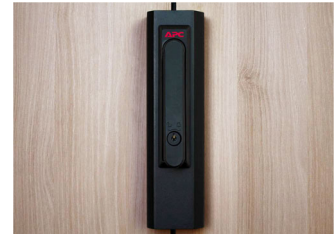

APC NetShelter CX Black Steel

Brand : APC

Product code: AR4602

Product name : NetShelter CX

High Security Handle Adaptor Kit

APC NetShelter CX Black Steel:

This easy to install adaptor kit facilitates the use of NetShelter SX handles (including 'Combination Lock Handles' - part number: AR8132A and NetBotz Rack Access PX-HID part number: AP9361) on the NetShelter CX. When combined with Netbotz Rack Access PX-HID, this adaptor kit enables remote and local access control of the NetShelter CX. This High Security Handle Adaptor Kit is used typically in Healthcare, Education, Finance, Retail and Hospitality to enhance the security level, access control and compliance capability of the NetShelter CX 'Server Room in a Box' enclosure. This solid & rugged design adaptor kit is made of 1.5mm steel and comes in smart black finish.

APC NetShelter CX. Material: Steel, Product colour: Black

Technical details		Weight & dimensions	
Product colour *	Black	Depth	35 mm
Material	Steel	Height	258 mm
Compatibility	NetShelter SX	Packaging data	
Weight & dimensions		Package width	105 mm
Weight	830 g	Package depth	45 mm
Width	69 mm	Package height	275 mm