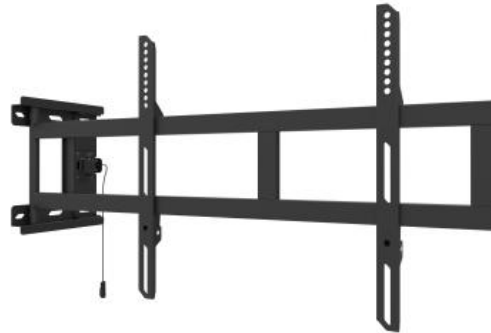

Ready when you are

M Universal Swing Arm 180 Degrees Black

Article: 7 350 022 736 214

Multibrackets M Universal Swing Arm - Mounting kit (swing arm) for LCD / LED panel - black - screen size: 26" - 47"

Product category: WALLMOUNTS

Specification

M Universal Swing Arm 180 Degrees Black

For screen size:	26-47" depending on screen size and VESA hole placement
VESA standard:	200x100 200x200 300x300 400x200 400x400 mm
Article No:	7 350 022 736 214
Colour:	Black
Max load:	25 kg
Weight:	4,9 kg
Measurements: (HxDxW):	430x192x 30-820mm
Warranty:	5 years
Tilt:	No
Turn:	180 degrees
Distribution package:	4 pcs
Distance to wall:	30 mm

Retail Package Specification

Package Parcels:	1 pcs
Package Measurements:	90 x 33 x 5.5 cm
Package Weight:	4.90 kg

Distribution Package Specification

Retail Package Parcels:	4 pcs
Package Measurements:	34 x 91 x 20 cm
Package Weight:	21.10 kg